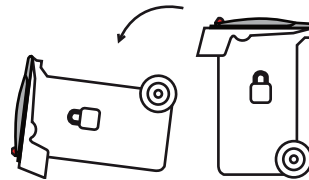

Always keeps tight

If the bin tips over due to a storm or vandalism, the lid remains closed.

Manually locked

Easy emptying

On the disposal vehicle, the gravity lock unlocks automatically when the container is tipped over the dumping edge. When it is set down, the lid is automatically locked again. The practical functionality of the lock is also evident here.