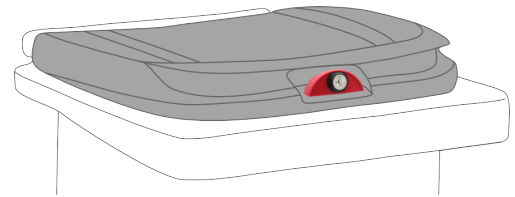

SUDHAUS

For **users**, the lock offers protection against unauthorised access and the possibility of cost savings.

SUDHAUS News

Round lid with Lid in lid

The SUDHAUS lock 2350 is our innovative solution for locking your separately usable lid flap of a four-wheel container with round lid. In combination with our gravity side lock for round lids 2351, nothing stands in the way of safe waste disposal.

SUDHAUS Innovations

We develop the right lock system for your needs

Combination-Lock-System

Two number wheels integrated into the side of the familiar red cap enable keyless opening of the waste bin lid in addition to the established opening by key. The user can set his personal individual code from 225 different combinations and protect the bin from unauthorised access.