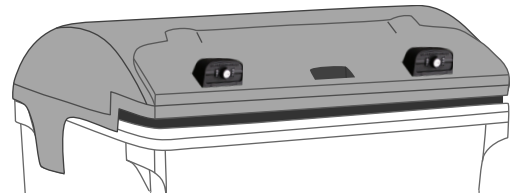

No matter whether 2-wheel or 4-wheel container, we seal your waste container.