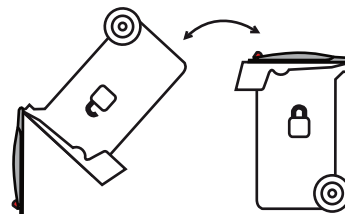

Always keeps tight

If the bin tips over due to a storm or vandalism, the lid remains closed.

Manually locked

Easy emptying

On the disposal vehicle, the gravity lock unlocks automatically when the container is tipped over the dumping edge. When it is set down, the lid is automatically locked again. The practical functionality of the lock is also evident here.