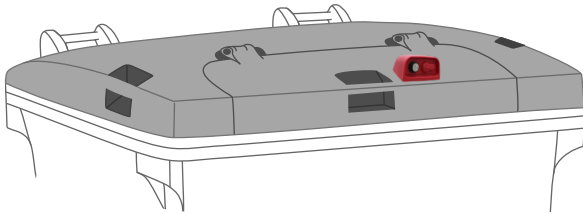

SUDHAUS

For **users**, the lock offers protection against unauthorised access and the possibility of cost savings.

SUDHAUS News

Round lid with Lid in lid

The SUDHAUS lock 2350 is our innovative solution for locking your separately usable lid flap of a four-wheel container with round lid. In combination with our gravity side lock for round lids 2351, nothing stands in the way of safe waste disposal.

For **waste disposal companies**, the problem-free emptying through automatic opening of the bin on the vehicle is a great advantage. This offers the customer an additional service.

4-wheel container with lid in cover

For **municipalities**, the documentation of environmental awareness and citizen proximity (waste calculation by weight or volume) as well as less effort for street cleaning (no flying waste due to storms or vandalism) pays off.

SUDHAUS Innovations

We develop the right lock system for your needs

Combination-Lock-System

Two number wheels integrated into the side of the familiar red cap enable keyless opening of the waste bin lid in addition to the established opening by key. The user can set his personal individual code from 225 different combinations and protect the bin from unauthorised access.