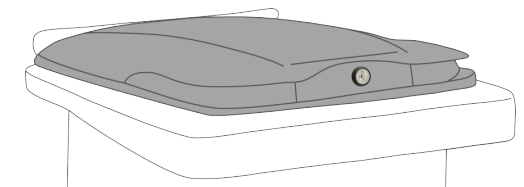

2-wheel container with internal mounting solution