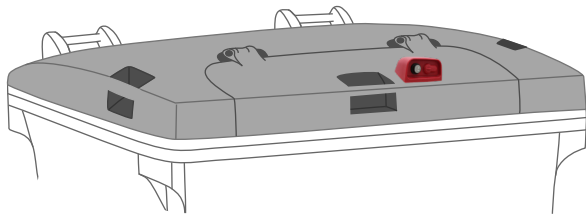

SUDHAUS

For **users**, the lock offers protection against unauthorised access and the possibility of cost savings.

SUDHAUS News

Round lid with Lid in lid

The SUDHAUS lock 2350 is our innovative solution for locking your separately usable lid flap of a four-wheel container with round lid. In combination with our gravity side lock for round lids 2351, nothing stands in the way of safe waste disposal.

For **waste disposal companies**, the problem-free emptying through automatic opening of the bin on the vehicle is a great advantage. This offers the customer an additional service.

4-wheel container with lid in cover

For **municipalities**, the documentation of environmental awareness and citizen proximity (waste calculation according to weight or volume) as well as less effort for street cleaning (no flying waste due to storms or vandalism) pays off.

Always keeps tight

If the bin tips over due to a storm or vandalism, the lid remains closed.